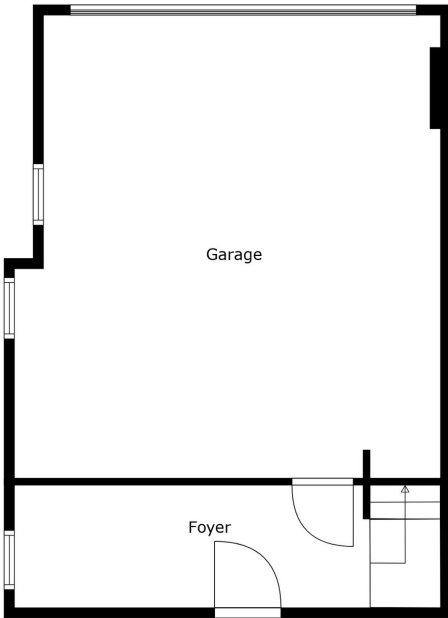

LAKE SIDE

RESIDENCES AT WHITE ROCK LAKE
DALLAS | TEXAS

UNITS 201 & 206

Floor 1