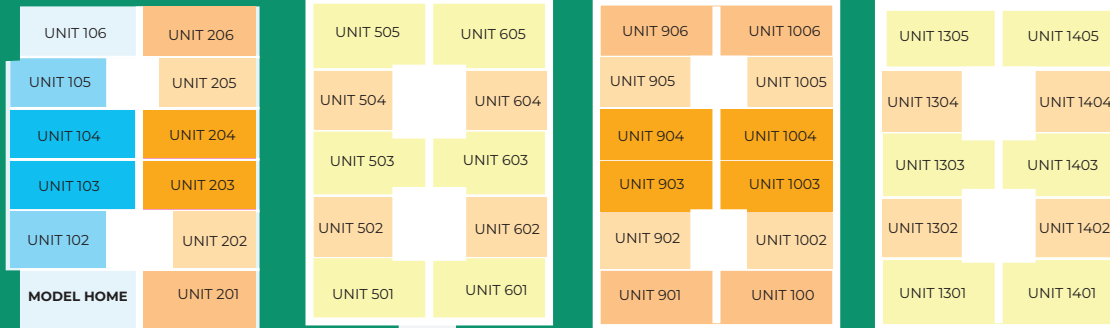

LAKESIDE

RESIDENCES AT WHITE ROCK LAKE
DALLAS | TEXAS

BUILDING 1	SQFT	PRICE	BUILDING 2	SQFT	PRICE	BUILDING 5	SQFT	PRICE	BUILDING 6	SQFT	PRICE
101	1,644	SOLD	201	1,890	\$679,000	501	1,934	\$695,000	601	1,938	SOLD
102	1,535	\$579,000	202	1,428	\$564,000	502	1,440	SOLD	602	1,440	\$560,000
103	1,484	\$559,000	203	1,461	\$539,000	503	1,878	\$655,000	603	1,880	\$655,000
104	1,481	\$559,000	204	1,461	\$539,000	504	1,441	\$569,000	604	1,440	\$569,000
105	1,536	\$584,000	205	1,428	\$564,000	505	1,903	\$689,000	605	1,903	\$689,000
106	1,659	SOLD	206	1,833	\$679,000	-	-	-	-	-	-

BUILDING 9	SQFT	PRICE	BUILDING 10	SQFT	PRICE	BUILDING 13	SQFT	PRICE	BUILDING 14	SQFT	PRICE
901	1,644	\$689,000	1001	1,890	\$689,000	1301	1,934	\$705,000	1401	1,938	SOLD
902	1,535	\$574,000	1002	1,428	\$574,000	1302	1,440	\$579,000	1402	1,438	\$579,000
903	1,484	\$549,000	1003	1,461	\$549,000	1303	1,878	\$665,000	1403	1,880	\$680,000
904	1,481	\$549,000	1004	1,461	\$549,000	1304	1,441	\$579,000	1404	1,440	\$579,000
905	1,536	\$574,000	1005	1,428	\$574,000	1305	1,903	\$699,000	1405	1,903	\$699,000
906	1,659	\$689,000	1006	1,833	\$689,000	-	-	-	-	-	-