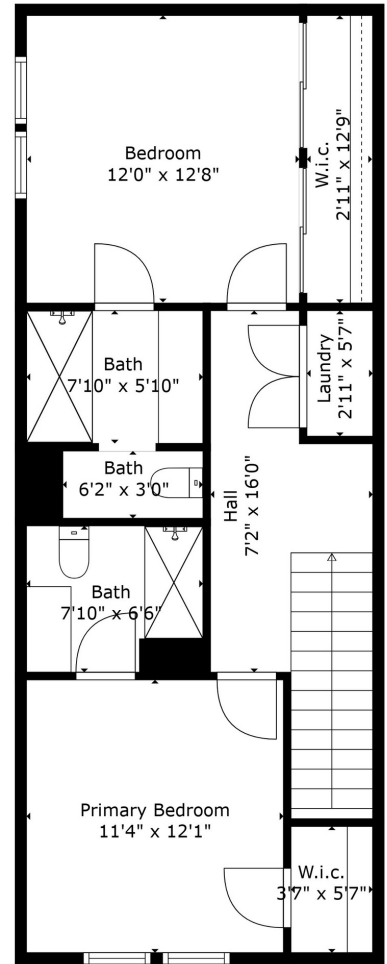

LAKESIDE

RESIDENCES AT WHITE ROCK LAKE
DALLAS | TEXAS

UNITS 203, 204, 904, 903, 1004, 1003

Floor 1

Floor 2

Floor 3

Nadine Meyer : (214) 235-6661

Forrest Gregg : (214) 923-4668