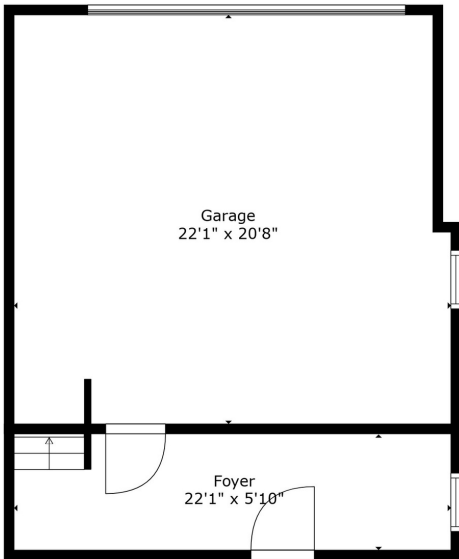

LAKE SIDE

RESIDENCES AT WHITE ROCK LAKE
DALLAS | TEXAS

UNITS 501, 503, 505, 601, 603, 605, 1301, 1303, 1305, 1401, 1403, 1405

Floor 1