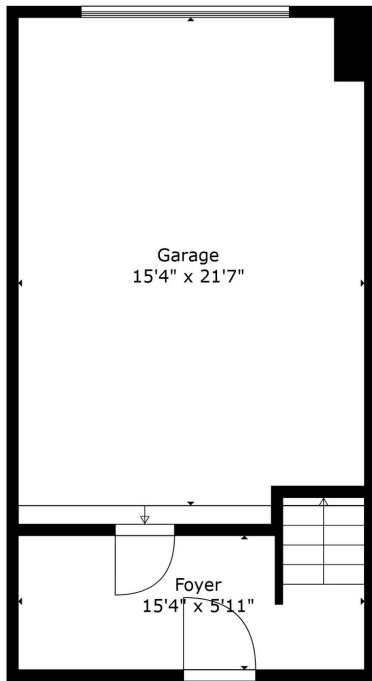

LAKESIDE

RESIDENCES AT WHITE ROCK LAKE
DALLAS | TEXAS

UNITS 203, 204, 904, 903, 1004, 1003

Floor 1