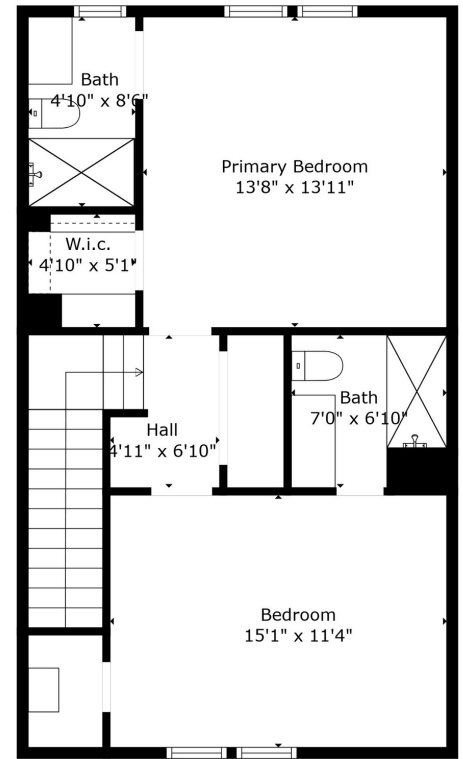

LAKE SIDE

RESIDENCES AT WHITE ROCK LAKE
DALLAS | TEXAS

UNITS 102 & 105

Floor 1

Floor 2

Floor 3

Nadine Meyer : (214) 235-6661

Forrest Gregg : (214) 923-4668