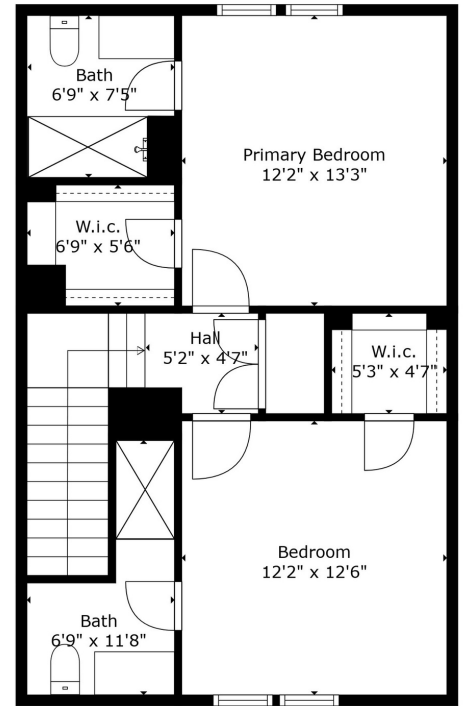

LAKE SIDE

RESIDENCES AT WHITE ROCK LAKE
DALLAS | TEXAS

UNITS 202, 205, 502, 504, 602, 604, 902, 905, 1002, 1005, 1302, 1304, 1402, 1404

Floor 1

Floor 2

Floor 3

Nadine Meyer : (214) 235-6661

Forrest Gregg : (214) 923-4668