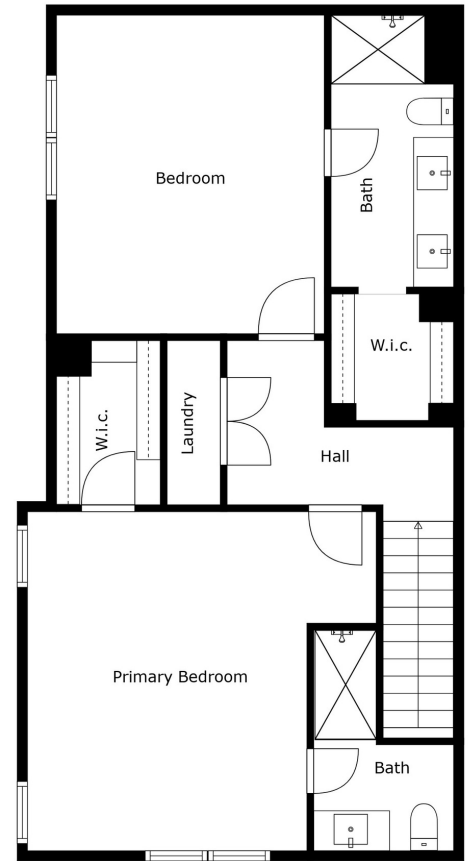

LAKE SIDE

RESIDENCES AT WHITE ROCK LAKE
DALLAS | TEXAS

UNITS 201 & 206

Floor 1

Floor 2

Floor 3

Nadine Meyer : (214) 235-6661

Forrest Gregg : (214) 923-4668